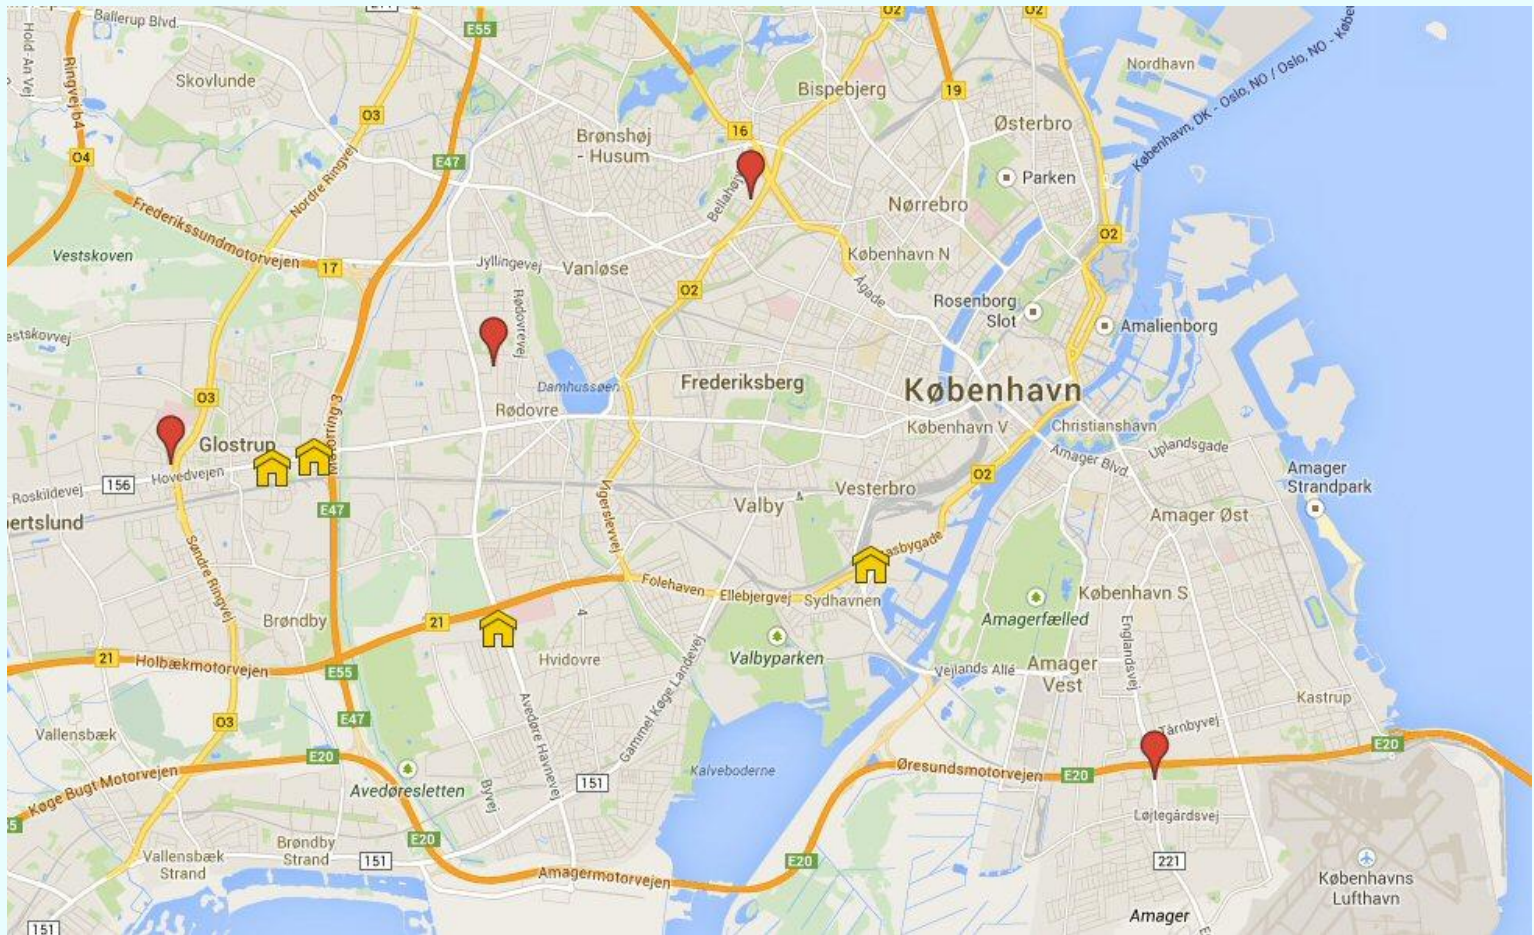

LOCATION:

Bowling Centers / Red

Hotels / Yellow

WELCOME TO - COPENHAGEN 2016